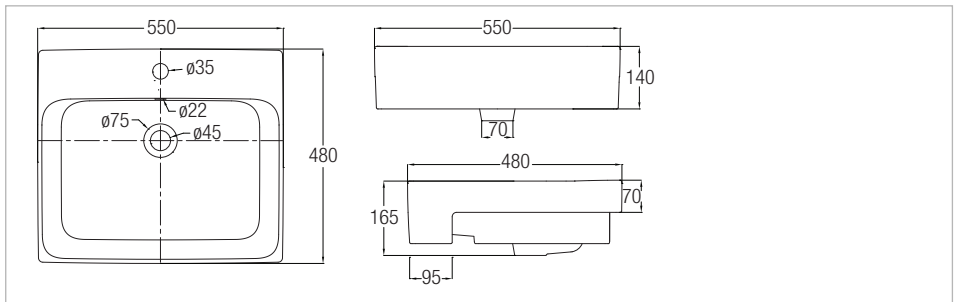

Gemelli Rectangular 550

Ref. WBAAGM101WW

Gemelli Rectangular 550 Semi-recessed Basin

Bowl depth (mm): 165
Bowl length (mm): 550
Bowl width (mm): 480
Fixing kit: **Not included**
Installation type: Semirecessed
Material: Vitreous china
Overflow type: Standard
Plug and Waste: **Not included**
Shape: Rectangular
Taphole configuration: 1 Taphole in the middle
Waste: **Not included**

Dimensions

Length: 550 mm.
Width: 480 mm.
Height: 165 mm.

Technical drawings

Gemelli Rectangular 550

Ref. WBAAGM101WW