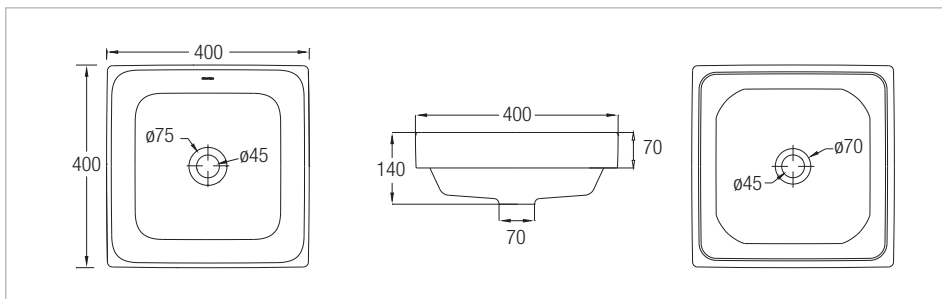

Gemelli Square 400

Ref. WBAAGM110WW

Gemelli Square 400 Semi-insert Basins

Bowl depth (mm): 140
Bowl length (mm): 400
Bowl width (mm): 400
Fixing kit: **Not included**
Installation type: Semi-insert
Material: Vitreous china
Plug and Waste: **Not included**
Shape: Square
Taphole configuration: No tapholes
Waste: **Not included**

Dimensions

Length: 400 mm.
Width: 400 mm.
Height: 140 mm.

Technical drawings

Gemelli Square 400

Ref. WBAAGM110WW