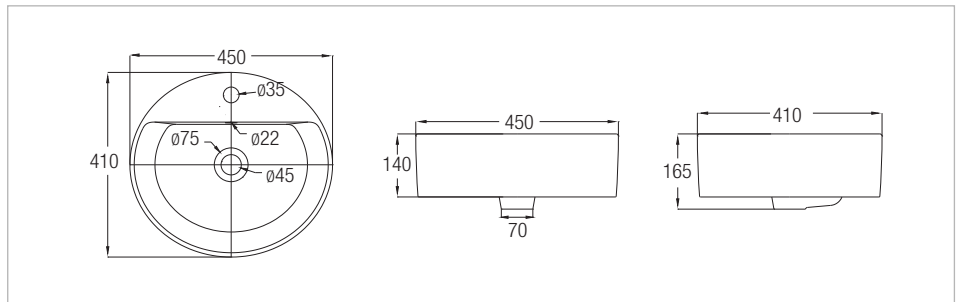

Gemelli Oval 450

Ref. WBAAGM141WW

Gemelli Oval 450 Countertop Basin

Bowl depth (mm): 165
Bowl length (mm): 450
Bowl width (mm): 410
Fixing kit: **Not included**
Installation type: Drop-in / Countertop
Material: Vitreous china
Overflow type: Standard
Plug and Waste: **Not included**
Shape: Round
Taphole configuration: 1 Taphole in the middle
Waste: **Not included**

Dimensions

Length: 450 mm.
Width: 410 mm.
Height: 165 mm.

Technical drawings

Gemelli Oval 450

Ref. WBAAGM141WW