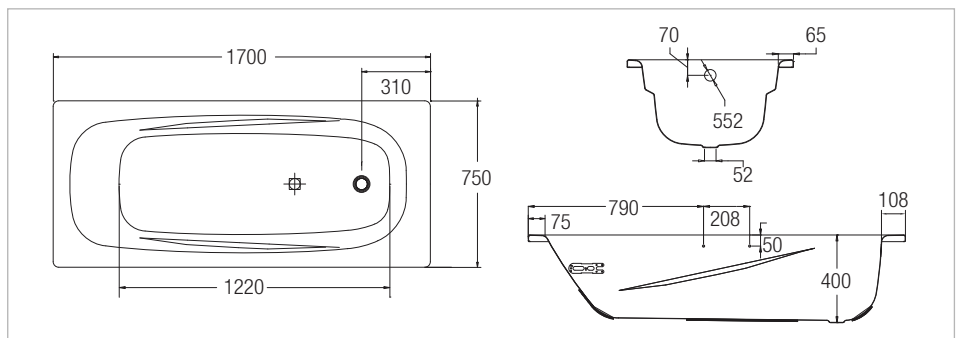

**Lux (3.5mm thickness)**

Ref. WBSS600003WW

**Lux Bathtub (3.5mm thickness)**

External finish: White  
Included handles: 2  
Inside height (mm): 400  
Inside length (mm): 1700  
Inside width (mm): 750  
Installation structure: Naked  
Installation type: Drop-in  
Material: Steel  
People capacity: 1  
Shape: Rectangular  
Water capacity (l): 180

**Dimensions**

Length: 1700 mm.  
Width: 750 mm.  
Height: 400 mm.

**Technical drawings**

**Lux (3.5mm thickness)**

**Ref. WBSS600003WW**