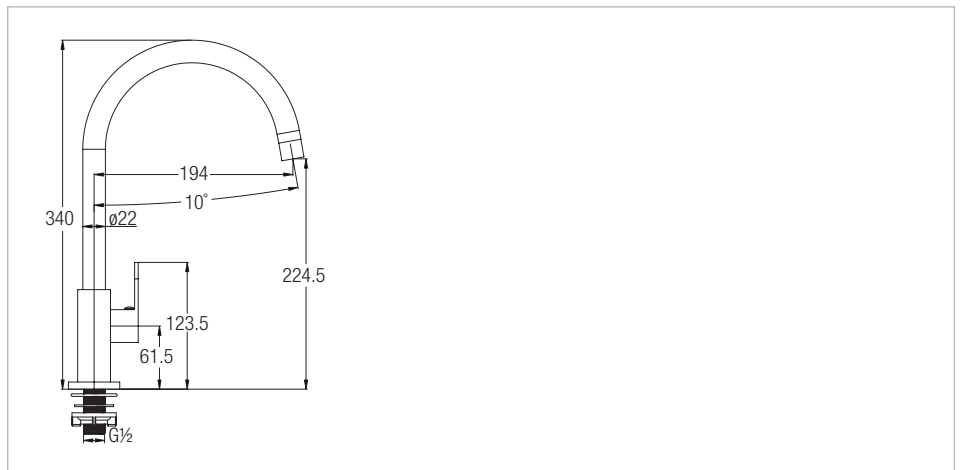

Technical drawings