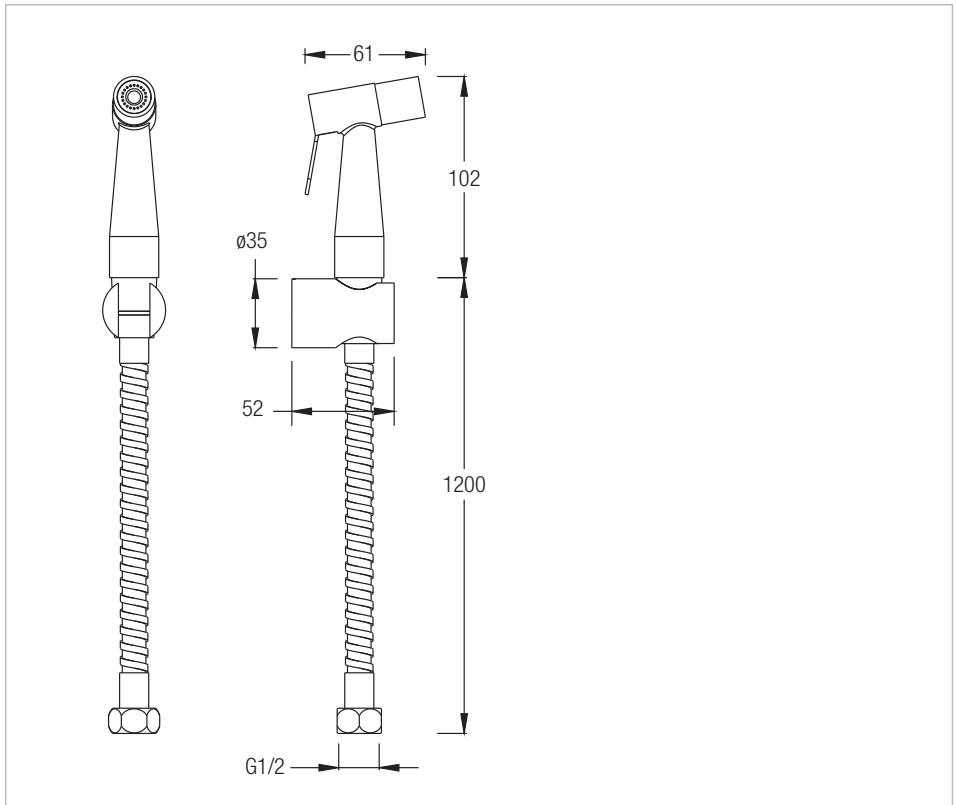

Hand Spray Bidets

Ref. WBFA300943CP

Chrome

Finish: Chrome

Number of functions: 1

Shape: Circular

Technical drawings

Hand Spray Bidets

Ref. WBFA300943CP