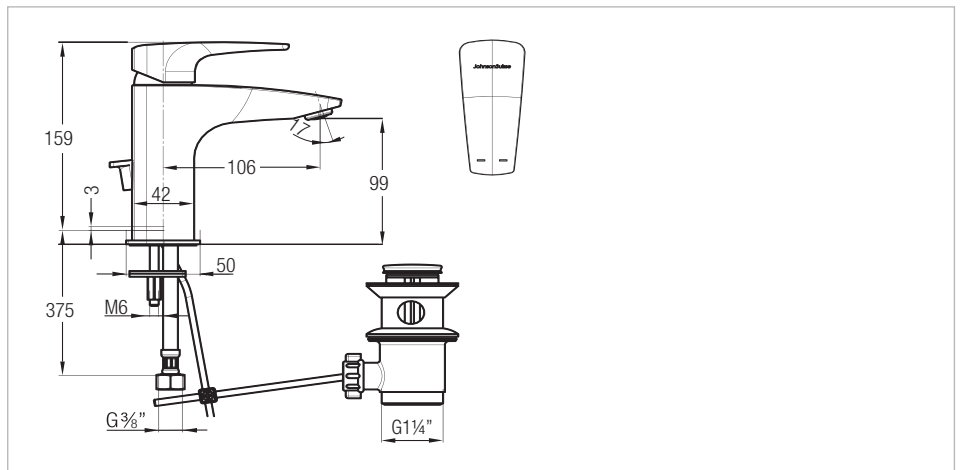

Single lever basin mixer with 1¼" pop-up waste

Aerator type: Coin slot PCA

Application place: Basin

Finish: Chrome

Installation type: Deck-mounted

Maximum Continuous Working Pressure (kPa): 500

Minimum Continuous Working Pressure (kPa): 100

Number of bodies: 1 body

Pop-up waste

Type of cartridge: Ceramic

WELS Measure (Litres Per Minute): 4

WELS Rating (Star Rating): 1

Warranty - Domestic Use (Year): 5

Water and energy saving

Water connection thread: 1/2"

Water flow restrictor

Technical drawings