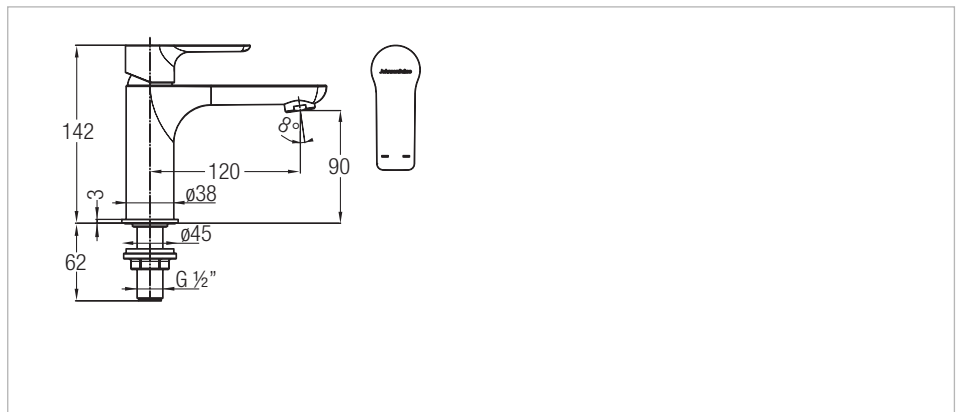

Single lever 1/2" basin pillar tap

Aerator type: Coin slot PCA

Application place: Basin

Cold water tap

Finish: Chrome

Installation type: Deck-mounted

Maximum Continuous Working Pressure (kPa): 500

Minimum Continuous Working Pressure (kPa): 100

Number of bodies: 1 body

Type of cartridge: Ceramic

WELS Measure (Litres Per Minute): 4

WELS Rating (Star Rating): 1

Waste not included

Water and energy saving

Water connection thread: 1/2"

Water flow restrictor

Technical drawings