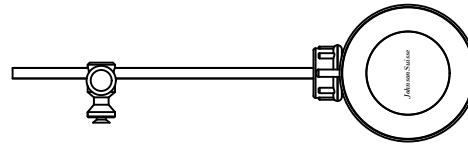

**Roca**

| Item   | Qty | Description    | Item Code | Material     |
|--|-----|----------------|-----------|--------------|
|  |     | Pop up waste   |           |              |
|  |     | Johnson Suisse |           |              |
| TITLE: Turin Single Lever Basin Mixer with Pop up waste<br>Product Dimension |     |                |           |              |
| DRAWN BY:  |     | CHECKED BY:    |           | APPROVED BY: |
| DATE:  |     | VERIFIED BY:   |           |              |