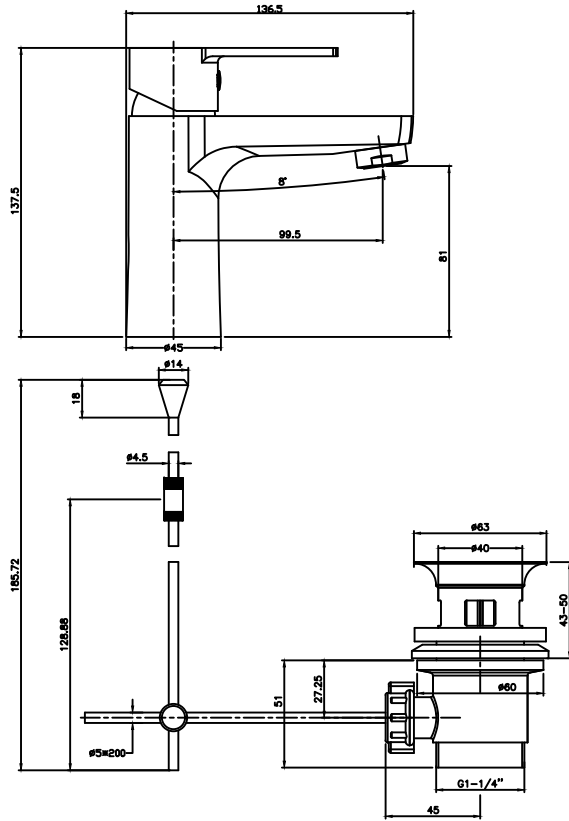

**Roca**

| Item   | Qty | Description    | Item Code | Material     |
|--|-----|----------------|-----------|--------------|
|  |     | Pop up waste   |           |              |
|  |     | Johnson Suisse |           |              |
| TITLE: Turin Single Lever Basin Mixer with Pop up waste<br>Product Dimension |     |                |           |              |
| DRAWN BY:  |     | CHECKED BY:    |           | APPROVED BY: |
| DATE:  |     | VERIFIED BY:   |           |              |