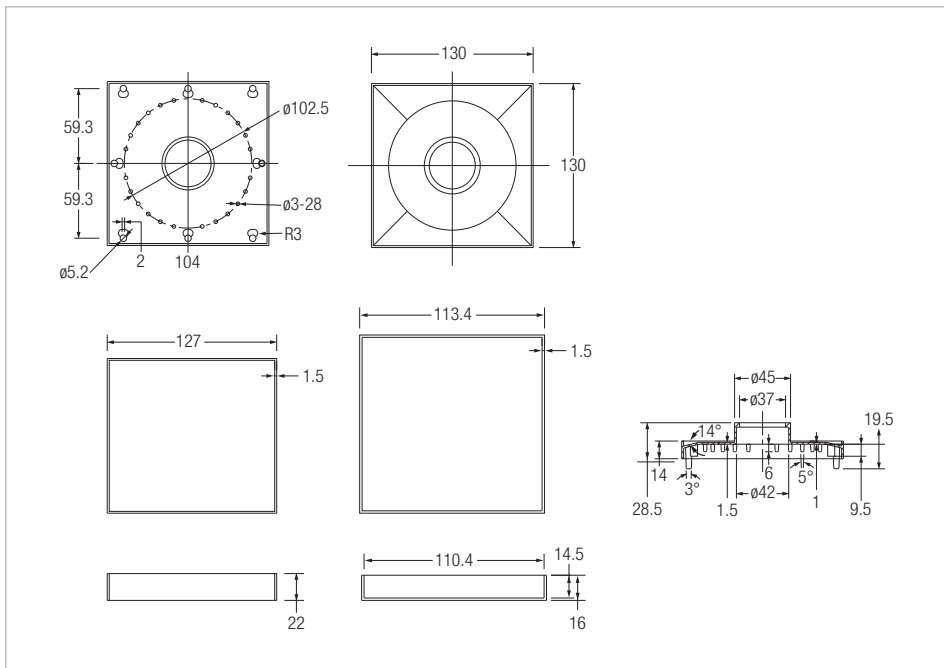

**Floor Trap**

Ref. WBFT400654XX

**Ceramic Tile Drainage, 130x130mm**

**Dimensions**

Length: 130 mm.

Width: 130 mm.

**Technical drawings**

**Floor Trap**

Ref. WBFT400654XX