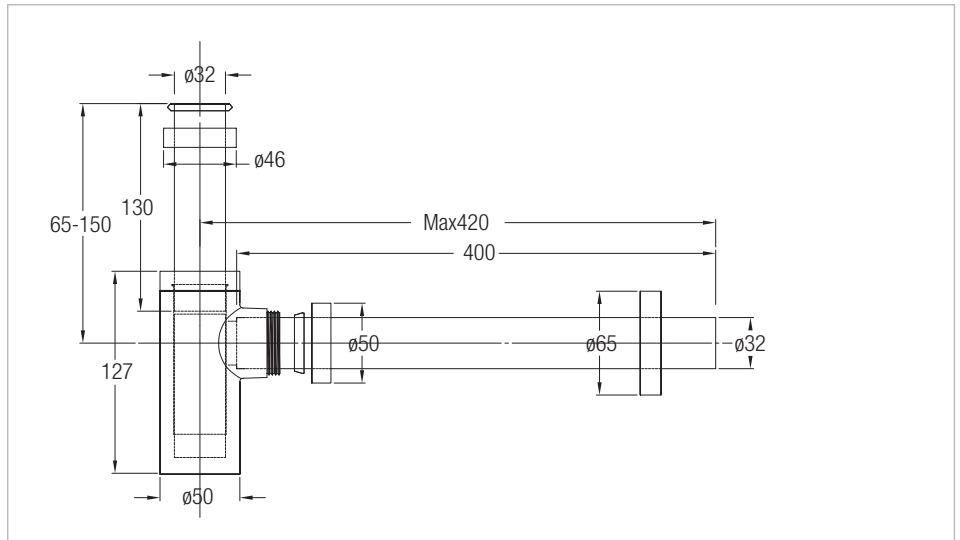

Bottle Trap

Ref. WBFT400992CP

Max Length : 420mm

Connection width (inches): 1 1/4"

Pipe length (mm): 420

Suitable for: Washbasin

Syphon type: Bottle

Technical drawings

Bottle Trap

Ref. WBFT400992CP