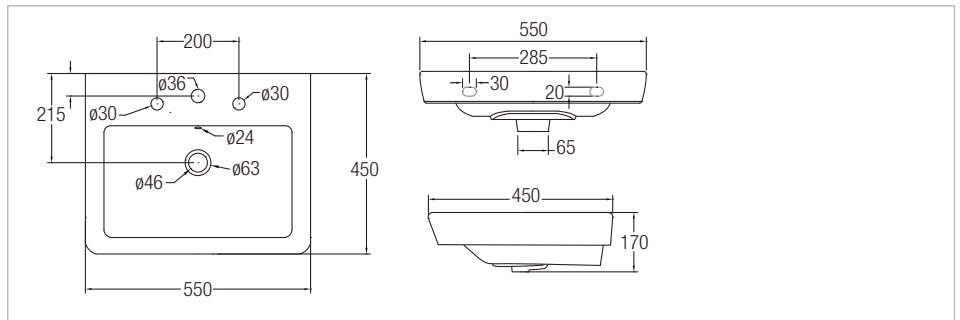

Technical drawings