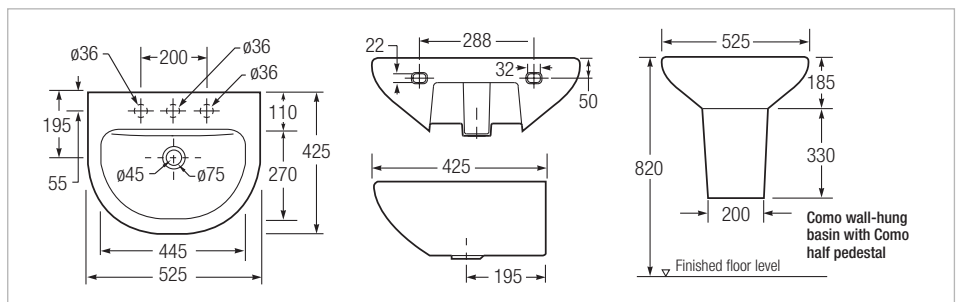

Como Wall Hung Basin

Bowl depth (mm): 200
 Bowl length (mm): 525
 Bowl width (mm): 425
 Fixing kit: **Included**
 Installation type: **Wall-hung**
 Material: **Vitreous china**
 Overflow type: **Standard**
 Plug and Waste: **Not included**
 Shape: **Round**
 Taphole configuration: **3 Prepunched tapholes**
 Waste: **Not included**

Dimensions

Length: 525 mm.
 Width: 425 mm.
 Height: 200 mm.

Technical drawings

Como

Ref. WBSACM101WW