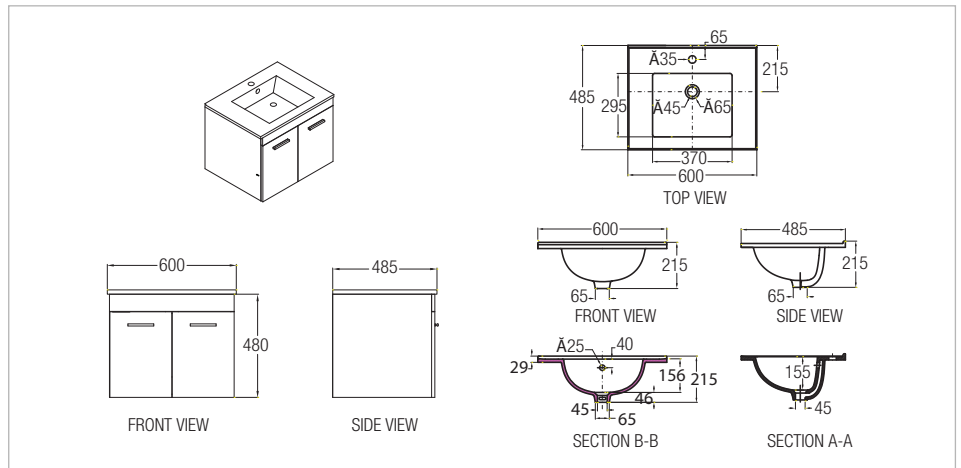

Treviso 600

Ref. WBSC950145WW

Bathroom Furniture 600mm

Basin position: Central
Closing and opening system: Soft close doors
Door type: Hinged
Doors and drawers combination: 2 Doors
Faucet position: On the basin
Furniture structure: Doors
Installation type: Wall-hung
Material: PVC
Taphole configuration: 1 Taphole in the middle
Washbasin type: Drop-in / Countertop

Dimensions

Length: 600 mm.
Width: 485 mm.
Height: 480 mm.

Technical drawings