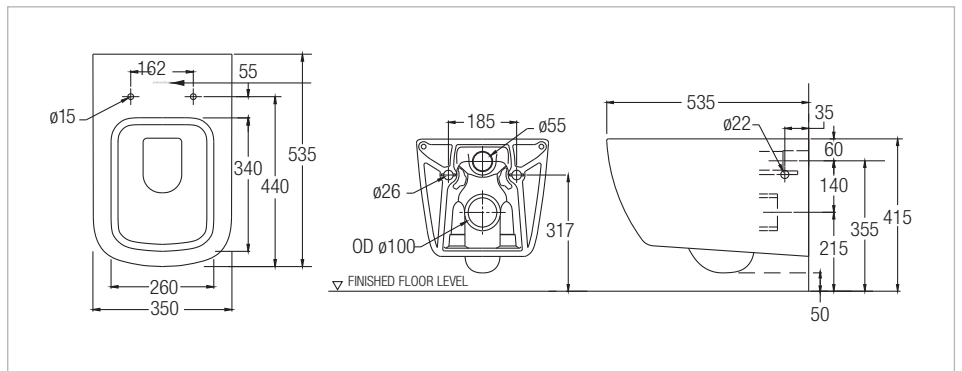

Teramo Wall Hung WC

Fixing kit: **Not included**
Flushing system: **Washdown**
Installation type: **Wall-hung**
Outlet type: **Horizontal**
P-Trap Set Out (mm): **215**
Quick installation
Rim type: **Closed**
Shape: **Square**
Style: **Neutral**

Dimensions

Length: **535 mm.**
Width: **360 mm.**
Height: **365 mm.**

Technical drawings

Teramo

Ref. WBSDTM010WW