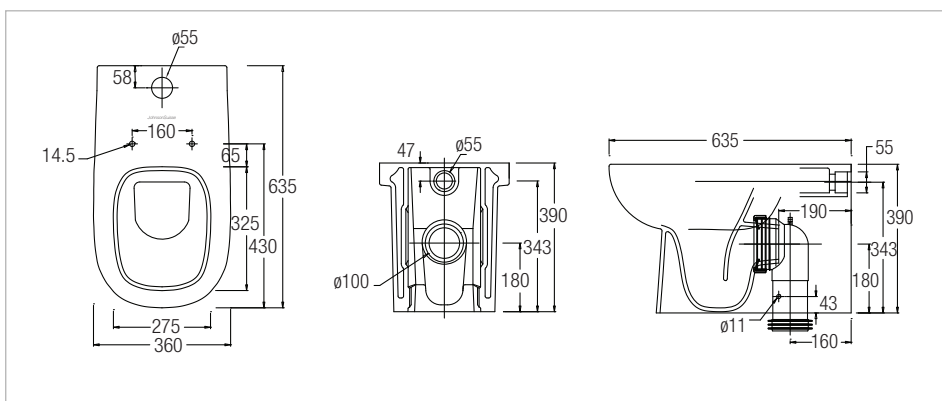

**Modena Back to Wall WC**

Fixing kit: **Not included**  
Flushing system: **Washdown**  
Installation type: **Floorstanding**  
Outlet type: **Dual (vario)**  
P-Trap Set Out (mm): **180**  
**Quick installation**  
Rim type: **Closed**  
S-Trap min setout (mm): **160**  
Shape: **Round**  
Style: **Neutral**

**Dimensions**

Length: **635 mm.**  
Width: **360 mm.**  
Height: **390 mm.**

**Compatible with**

WBTS800070WW Modena Soft Seat & Cover

**Technical drawings**

**Modena**

Ref. WBSEMD...WW