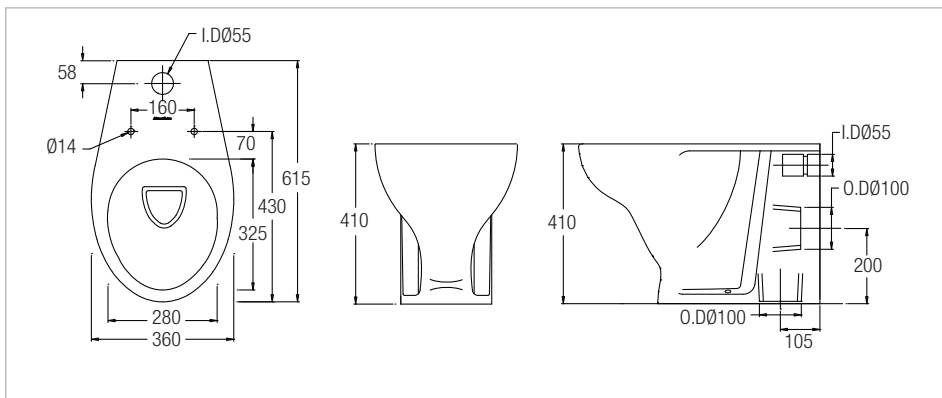

Sheffield / Sheffield with built-in-bidet

Ref. WBSESF...WW

Sheffield with built-in-bidet Back to Wall Pedestal WC

Fixing kit: Not included
Flushing system: Washdown
Installation type: Floorstanding
Outlet type: Dual (vario)
P-Trap Set Out (mm): 200
Quick installation
Rim type: Closed
S-Trap min setout (mm): 105
Shape: Round
Style: Neutral

Dimensions

Length: 615 mm.
Width: 360 mm.
Height: 410 mm.

Compatible with

WBTS800088WW Pine Seat & Cover

Technical drawings

Sheffield / Sheffield with built-in-bidet

Ref. WBSESF...WW