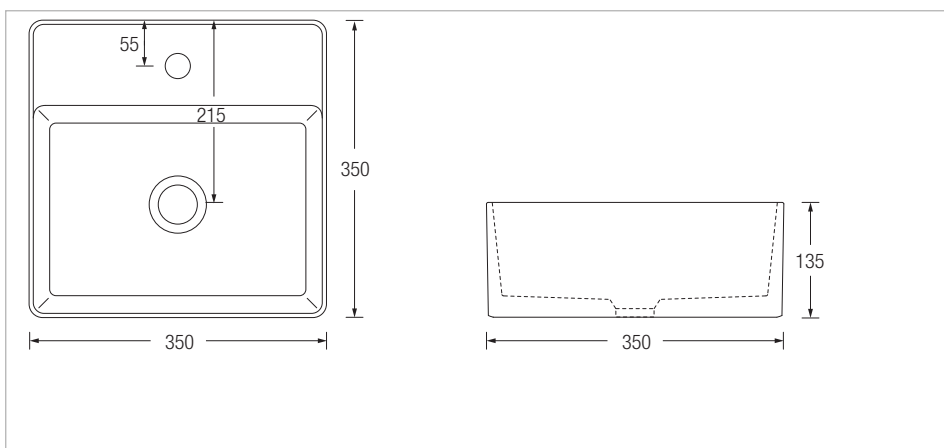

**Venezia Slim Square**

**Colours and finishes**

How to obtain the reference number

Replace the “..” with the desired finish code from the list below

WBVC950187AHAsh

WBVC950187GHGraphite

WBVC950187SDSand

WBVC950187WWWWHITE

**Dimensions**

Length: 350 mm.

Width: 350 mm.

Height: 135 mm.

**Technical drawings**

**Venezia**

Ref. WBVC950187..