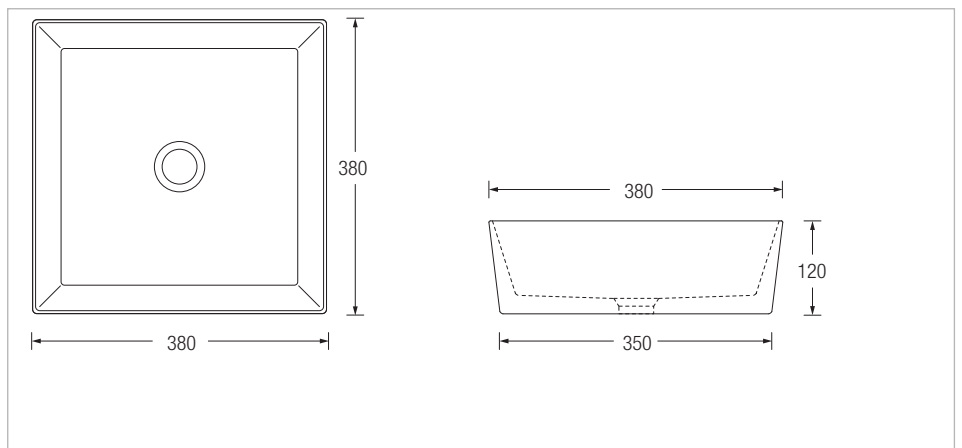

Venezia Slim Square

Colours and finishes

How to obtain the reference number

Replace the “..” with the desired finish code from the list below

WBVC950189AHAsh

WBVC950189GHGraphite

WBVC950189SDSand

WBVC950189WWWHITE

Dimensions

Length: 380 mm.

Width: 380 mm.

Height: 120 mm.

Technical drawings

Venezia

Ref. WBVC950189..