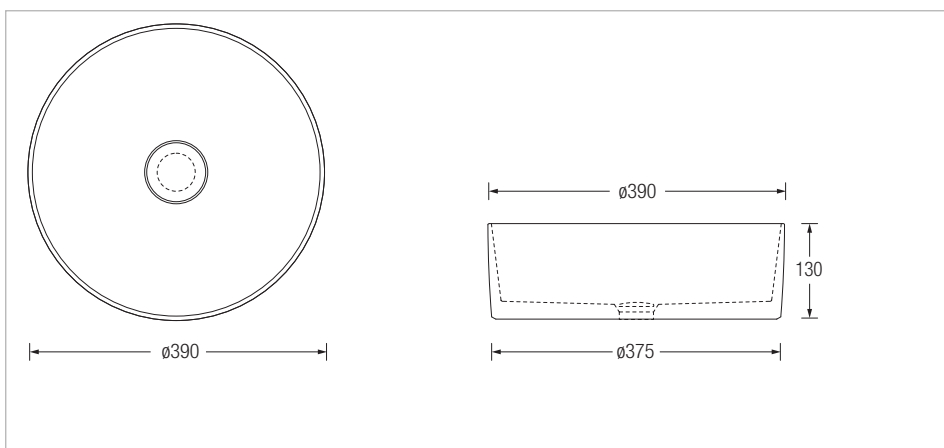

Venezia Slim Round

Colours and finishes

How to obtain the reference number

Replace the “..” with the desired finish code from the list below

WBVC950190AHAsh

WBVC950190GHGraphite

WBVC950190SDSand

WBVC950190WWWWHITE

Dimensions

Length: 390 mm.

Width: 390 mm.

Height: 130 mm.

Technical drawings

Venezia

Ref. WBVC950190..